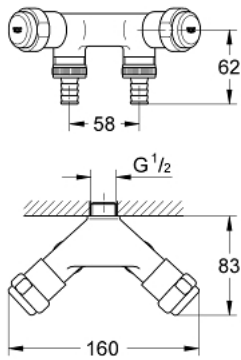

41 022 000 ORIGINAL WAS® DOUBLE VALVE "SIMPLE" 1/2"

PRODUCT DESCRIPTION

- Colour: chrome
- wall mounted
- grease chamber headpart 1/2" for closable hose connection
- non-return valve type EB
- protected against backflow
- GROHE LongLife finish
- for combination with pipe ventilating valve type HB 41 239 000

41 022 000 ORIGINAL WAS® DOUBLE VALVE "SIMPLE" 1/2"

SPARE PARTS, 6月 2006 – now

1: Headpart 1/2" (Spare part-nr. 41818000)

1.1: Snap insert (Spare part-nr. 4184200M)

2: Pipe-ventilating valve 3/4" (Spare part-nr. 41239000)*

3: Cap 3/4" (Spare part-nr. 41826000)*

4: Handle (Spare part-nr. 41000000)*

* Optional accessories