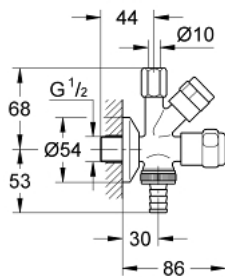

41 073 000 ORIGINAL WAS® COMBINATION SERVICE VALVE 1/2"

PRODUCT DESCRIPTION

- Colour: chrome
- wall mounted
- Cartridge headpart for closable copper pipe connection
- grease chamber headpart 3/8" for closable hose connection
- non-return valve type EB
- Protected against backflow
- GROHE LongLife finish

41 073 000 ORIGINAL WAS® COMBINATION SERVICE VALVE 1/2"

SPARE PARTS, June 2006 – now

1: Headpart 3/8" (Spare part-nr. 41816000)

1.1: Repl. kit f.handle fastening (Spare part-nr. 4184200M)

2: Pipe-ventilating valve 3/4" (Spare part-nr. 41239000)*

3: Cap 3/4" (Spare part-nr. 41826000)*

4: Handle (Spare part-nr. 41000000)*

* Optional accessories