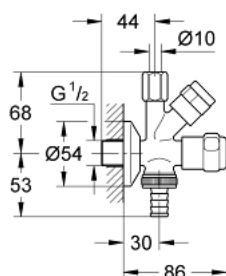

## 41 073 000 ORIGINAL WAS® COMBINATION SERVICE VALVE 1/2"

### PRODUCT DESCRIPTION

- Colour: chrome
- wall mounted
- cartridge headpart for closable copper pipe connection
- grease chamber headpart 3/8" for closable hose connection
- non-return valve type EB
- protected against backflow
- GROHE LongLife finish

## 41 073 000 ORIGINAL WAS® COMBINATION SERVICE VALVE 1/2"

**SPARE PARTS**, 6月 2006 – now

1: Headpart 3/8" (Spare part-nr. 41816000)

1.1: Snap insert (Spare part-nr. 4184200M)

2: Pipe-ventilating valve 3/4" (Spare part-nr. 41239000)\*

3: Cap 3/4" (Spare part-nr. 41826000)\*

4: Handle (Spare part-nr. 41000000)\*

\* Optional accessories