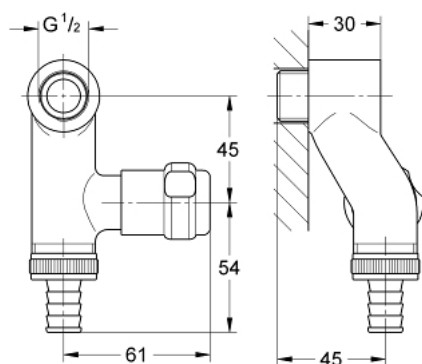

41 110 000 ORIGINAL WAS® VALVE "ELECTRO" 1/2"

PRODUCT DESCRIPTION

- Colour: chrome
- wall mounted
- grease chamber headpart 3/8" for closable hose connection
- non-return valve type EB
- Protected against backflow
- GROHE LongLife finish
- for combination with pipe ventilating valve type HB 41 239 000

41 110 000 ORIGINAL WAS® VALVE "ELECTRO" 1/2"

SPARE PARTS, January 2002 – now

1: Headpart 3/8" (Spare part-nr. 41816000)

1.1: Repl. kit f.handle fastening (Spare part-nr. 4184200M)

2: Hose union 3/4", female 3/4" (Spare part-nr. 41824000)

3: Pipe-ventilating valve 3/4" (Spare part-nr. 41239000)*

4: Cap 3/4" (Spare part-nr. 41826000)*

* Optional accessories