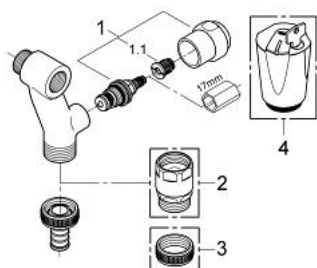

41 110 000 ORIGINAL WAS® VALVE "ELECTRO" 1/2"

PRODUCT DESCRIPTION

- Colour: chrome
- wall mounted
- grease chamber headpart 3/8" for closable hose connection
- non-return valve type EB
- Protected against backflow
- GROHE LongLife finish
- for combination with pipe ventilating valve type HB 41 239 000

41 110 000 ORIGINAL WAS® VALVE "ELECTRO" 1/2"

SPARE PARTS, January 2002 – now

1: Headpart 3/8" (Spare part-nr. 41816000)

1.1: Repl. kit f.handle fastening (Spare part-nr. 4184200M)

2: Hose union 3/4", female 3/4" (Spare part-nr. 41824000)

3: Pipe-ventilating valve 3/4" (Spare part-nr. 41239000)*

4: Cap 3/4" (Spare part-nr. 41826000)*

* Optional accessories