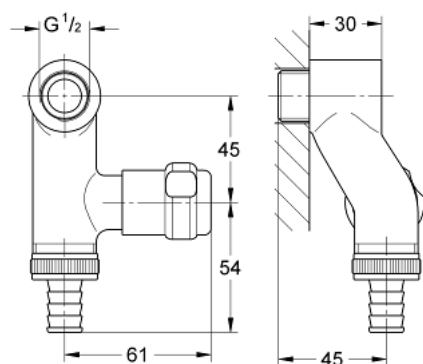

## 41 110 000 ORIGINAL WAS® VALVE "ELECTRO" 1/2"

### PRODUCT DESCRIPTION

- Colour: chrome
- wall mounted
- grease chamber headpart 3/8" for closable hose connection
- non-return valve type EB
- protected against backflow
- GROHE LongLife finish
- for combination with pipe ventilating valve type HB 41 239 000

4: Cap 3/4" (Spare part-nr. 41826000)\*

\* Optional accessories