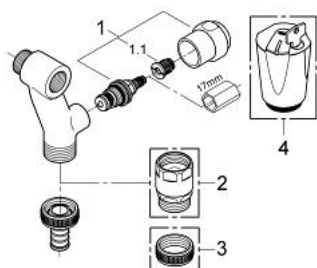

### PRODUCT DESCRIPTION

- Colour: chrome
- wall mounted
- grease chamber headpart 3/8" for closable hose connection
- non-return valve type EB
- protected against backflow
- GROHE LongLife finish
- for combination with pipe ventilating valve type HB 41 239 000

## 41 110 000 ORIGINAL WAS® VALVE "ELECTRO" 1/2"

### SPARE PARTS, 1月 2002 – now

1: Headpart 3/8" (Spare part-nr. 41816000)

1.1: Snap insert (Spare part-nr. 4184200M)

2: Hose union 3/4" (Spare part-nr. 41824000)

3: Pipe-ventilating valve 3/4" (Spare part-nr. 41239000)\*

4: Cap 3/4" (Spare part-nr. 41826000)\*

\* Optional accessories