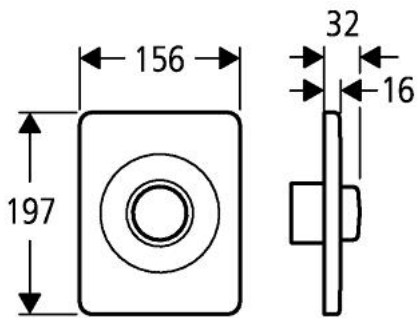

43 901 000 FLUSH PLATE, STAINLESS STEEL

PRODUCT DESCRIPTION

- Colour: chrome
- 156 x 197 mm
- push button actuation
- chrome plated
- fixing frame
- hidden fixing screws

43 901 000 FLUSH PLATE, STAINLESS STEEL

SPARE PARTS, June 2008 – now

1: Frame (Spare part-nr. 43215000)

1.1: Fixing set (Spare part-nr. 4308500M)

2: Screw (Spare part-nr. 4283100M)