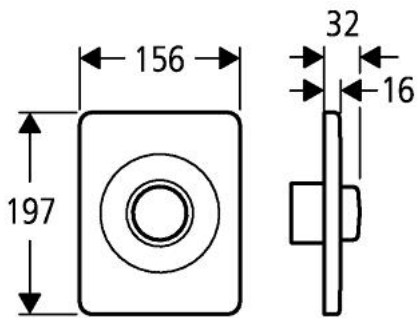

43 901 000 FLUSH PLATE, STAINLESS STEEL

PRODUCT DESCRIPTION

- Colour: chrome
- 156 x 197 mm
- push button actuation
- chrome plated
- fixing frame
- hidden fixing screws

43 901 000 FLUSH PLATE, STAINLESS STEEL

SPARE PARTS, 6月 2008 – now

1: Mounting frame (Spare part-nr. 43215000)

1.1: Fixing set (Spare part-nr. 4308500M)

2: Screws (Spare part-nr. 4283100M)