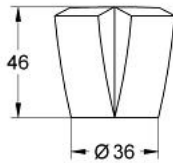

45 144 L00 COSTA ABS HANDLE, BLUE/RED

PRODUCT DESCRIPTION

- Colour: white
- heat insulated plastic
- chrome plated
- marking: blue/red
- GROHE LongLife finish

Pure Freude
an Wasser

45 144 L00 **COSTA ABS HANDLE, BLUE/RED**