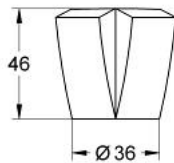

45 144 L00 COSTA ABS HANDLE

PRODUCT DESCRIPTION

- Colour: white
- heat insulated plastic
- chrome plated
- marking: blue/red
- GROHE LongLife finish