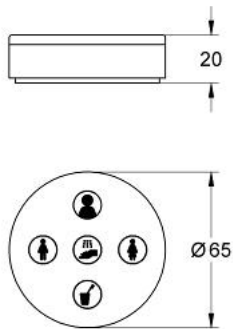

### PRODUCT DESCRIPTION

- Colour: moon white
- for digital basin mixer 36 080
- for digital basin mixer 36 045
- for digital basin mixer 36 052
- for digital basin mixer 36 054
- wireless sensual touch pre-set panel
- with LongLife 3 V lithium battery CR-2032
- 2 personalized pre set programs
- 3 personalized pre set programs for face rinse, hand wash and teeth brushing
- CE approved
- type of protection:
- pre set panel IP 57